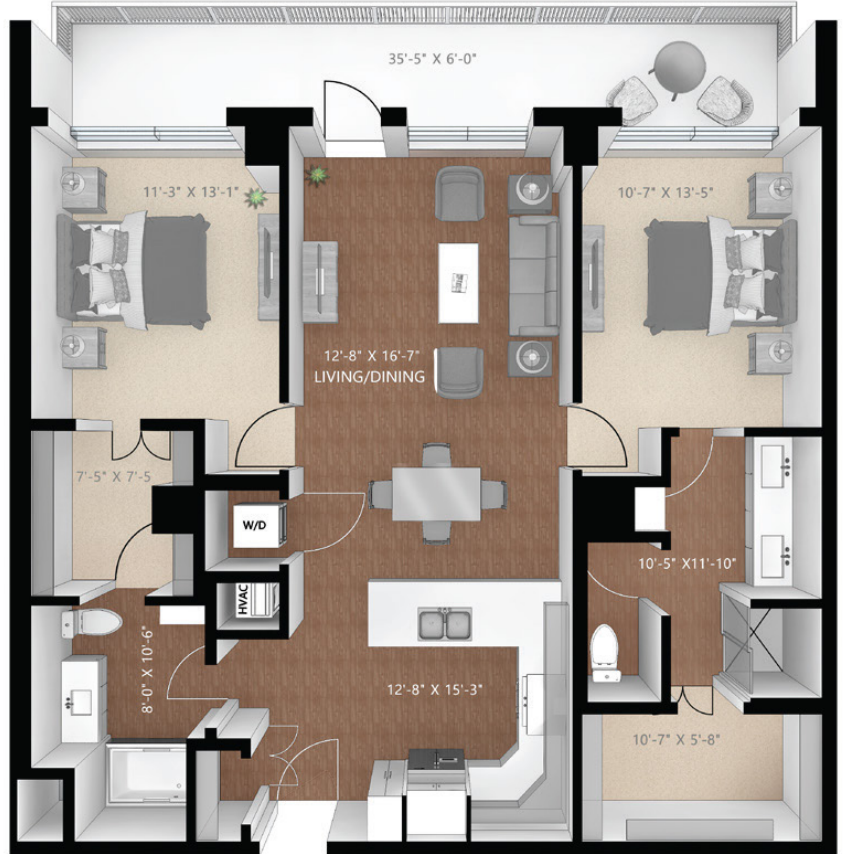

MOLINE

Building: TOWER

BEDS: 2 | BATHS: 2

Total Interior Sq Ft: 1187

Total Livable Sq Ft: 1395

Leasing Office:

P: 612-270-5719

E: Leasing@ExpoMPLS.com