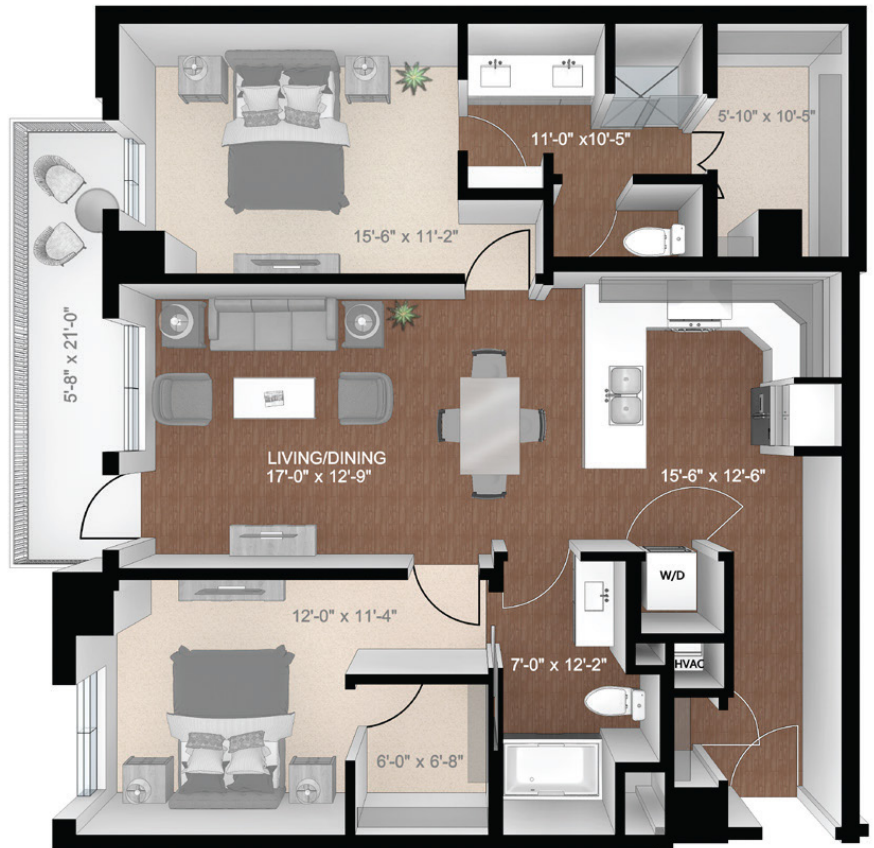

CORDOVA

Building: TOWER

BEDS: 2 | BATHS: 2

Total Interior Sq Ft: 1238

Total Livable Sq Ft: 1369

Leasing Office:

P: 612-270-5719

E: Leasing@ExpoMPLS.com