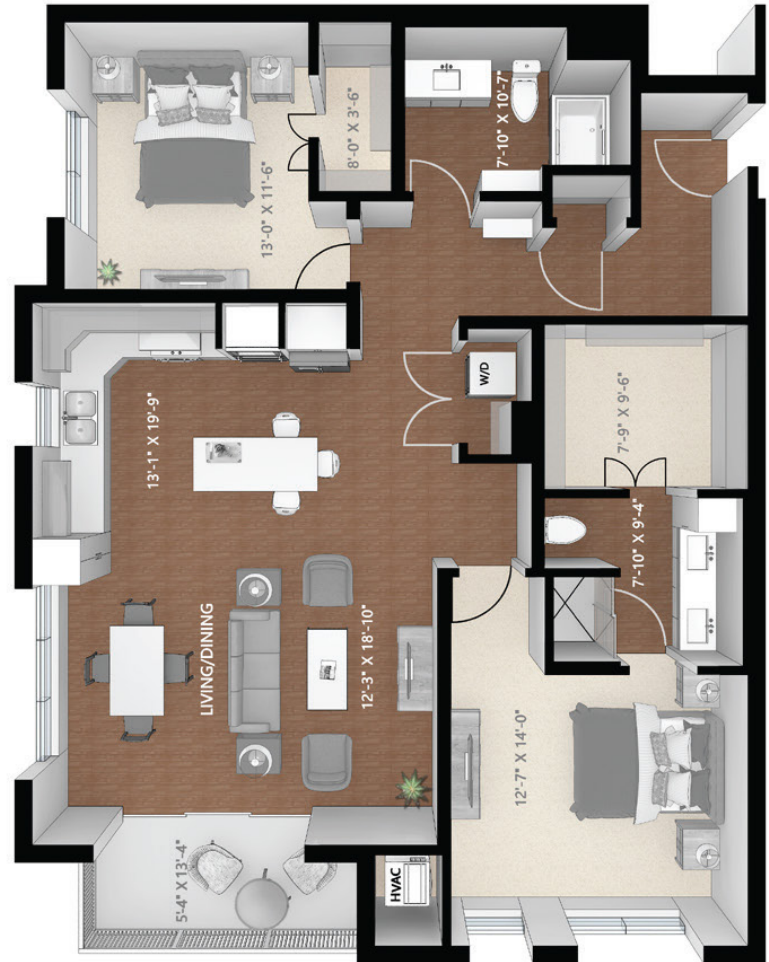

WEAVER

Building: MIDRISE

BEDS: 2 | BATHS: 2

Total Interior Sq Ft: 1407

Total Livable Sq Ft: 1478

Leasing Office:

P: 612-270-5719

E: Leasing@ExpoMPLS.com