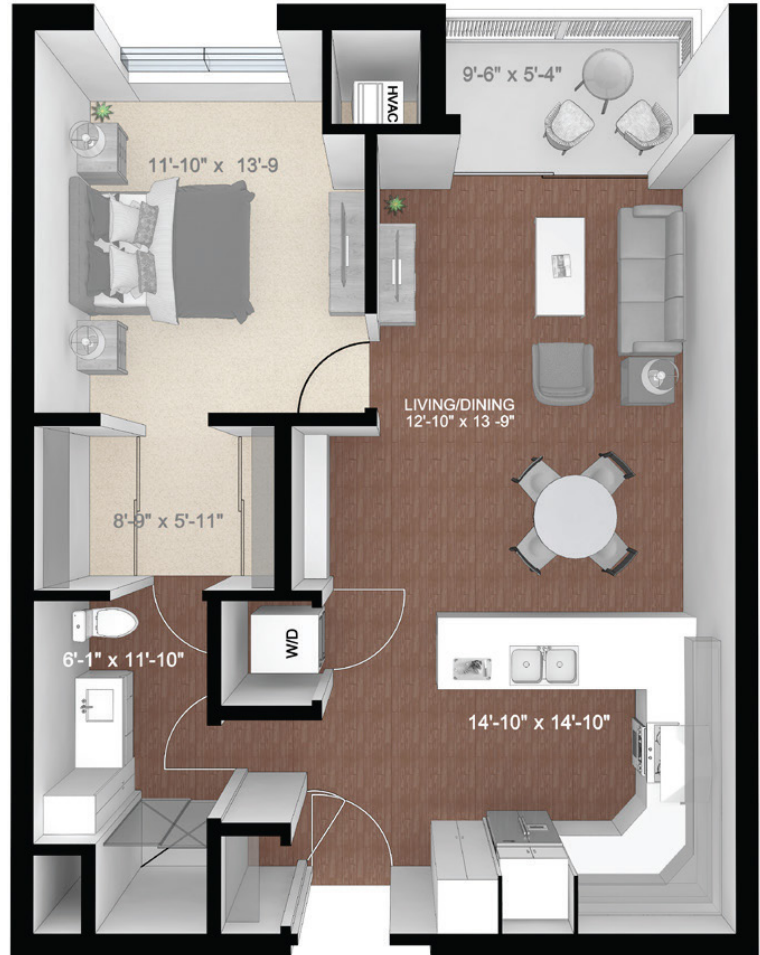

ST. CLOUD

Building: MIDRISE

BEDS: 1 | BATHS: 1

Total Interior Sq Ft: 833

Total Livable Sq Ft: 884

Leasing Office:

P: 612-270-5719

E: Leasing@ExpoMPLS.com