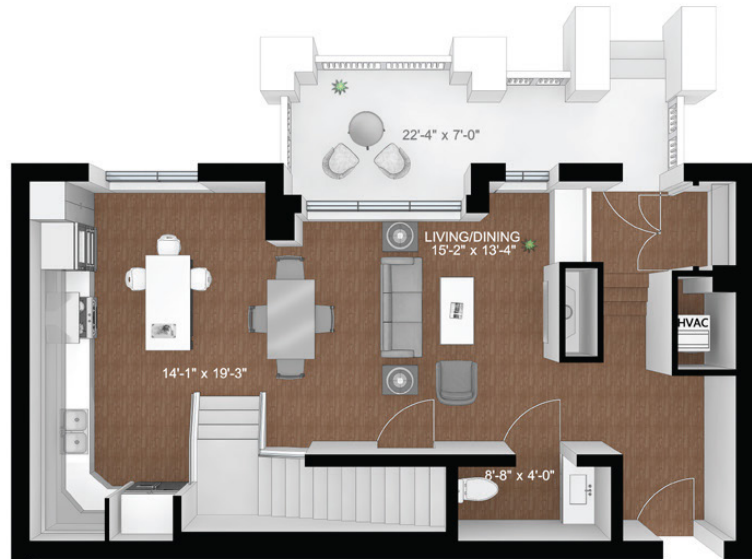

LANSING

Building: MIDRISE | TOWNHOME

BEDS: 2 | BATHS: 2.5

Total Interior Sq Ft: 1668

Total Livable Sq Ft: 1824

Leasing Office:

P: 612-270-5719

E: Leasing@ExpoMPLS.com