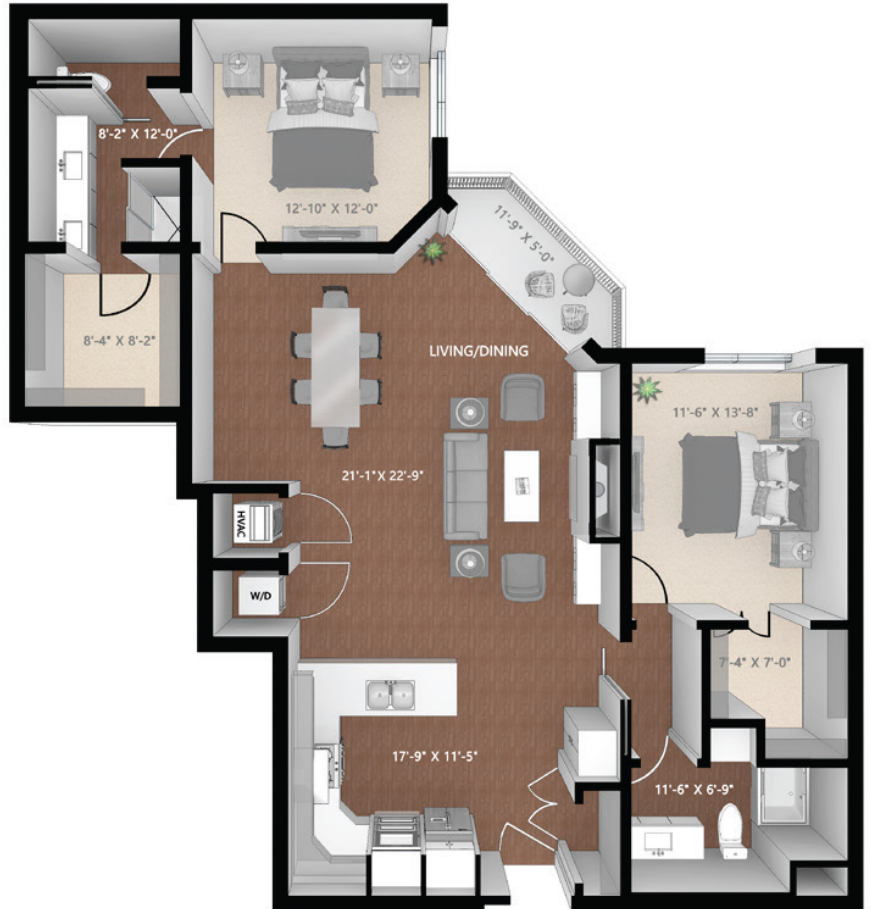

### LA CROSSE

Building: MIDRISE

BEDS: 2 | BATHS: 2

Total Interior Sq Ft: 1458

Total Livable Sq Ft: 1503

Leasing Office:

P: 612-270-5719

E: [Leasing@ExpoMPLS.com](mailto:Leasing@ExpoMPLS.com)