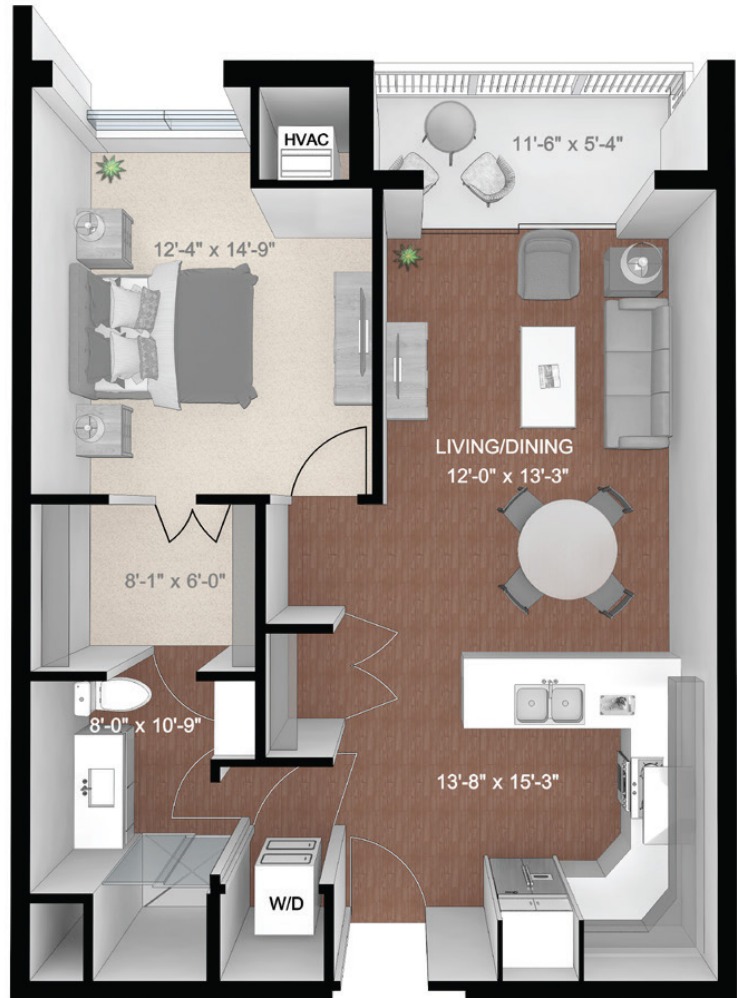

### HASTINGS

Building: MIDRISE

BEDS: 1 | BATHS: 1

Total Interior Sq Ft: 809

Total Livable Sq Ft: 870

Leasing Office:

P: 612-270-5719

E: [Leasing@ExpoMPLS.com](mailto:Leasing@ExpoMPLS.com)