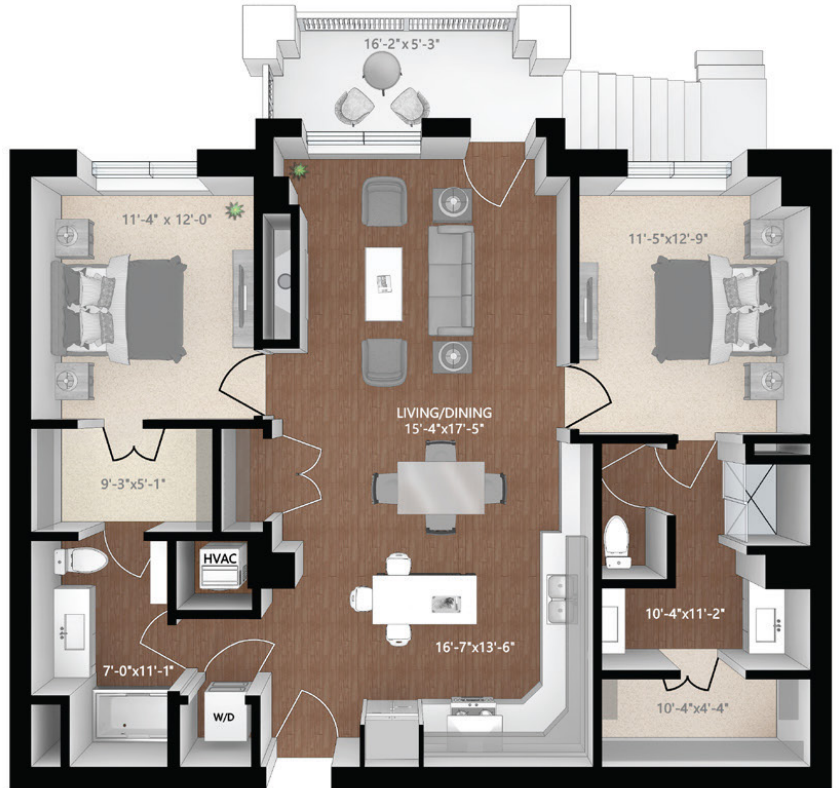

GENOA

Building: MIDRISE | TOWNHOME

BEDS: 2 | BATHS: 2.5

Total Interior Sq Ft: 1258

Total Livable Sq Ft: 1314

Leasing Office:

P: 612-270-5719

E: Leasing@ExpoMPLS.com