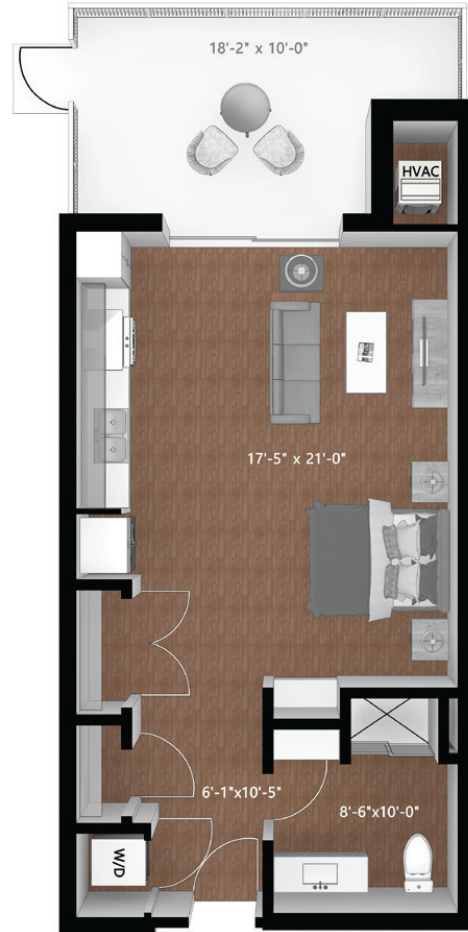

BEMIDJI

Building: MIDRISE

BEDS: STUDIO | BATHS: 1

Total Interior Sq Ft: 617

Total Livable Sq Ft: 773

Leasing Office:

P: 612-270-5719

E: Leasing@ExpoMPLS.com